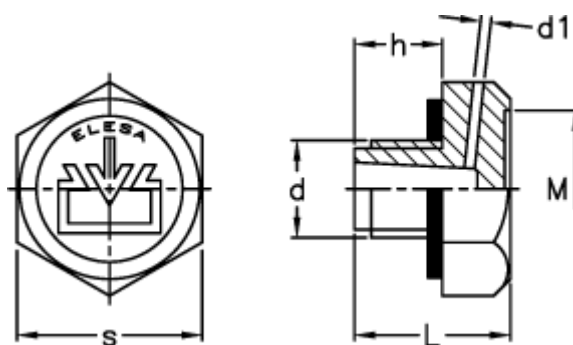

Article number: 2311058653

Description: E+G Oil fill plug, w/breather hole
TCDF.12x1,5, black

Measures

d = M12x1,5

d1 = 2

h = 9

L = 16

M = 15.0

s = 19

Tightening torque N m = 6 til 8